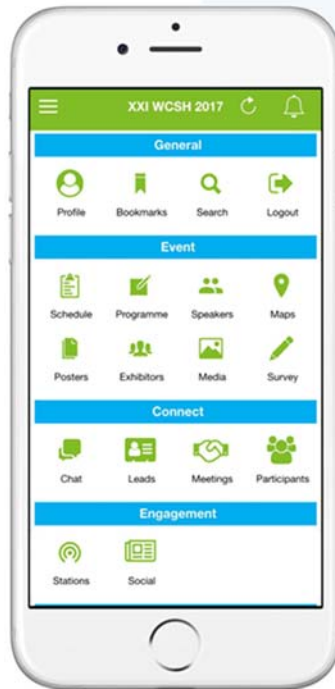

Instructions to access the survey via mobile app:

Step 1:

Click "Survey".

Step 2:

Click "Post-event Survey".

Step 3:

Complete the survey.