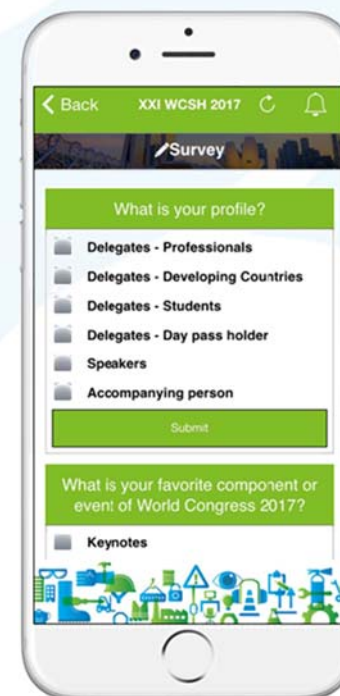

Instructions to access the survey via mobile app:

Step 1:

Click "Survey".

Step 2:

Click "Post-event Survey".

Step 3:

Complete the survey.